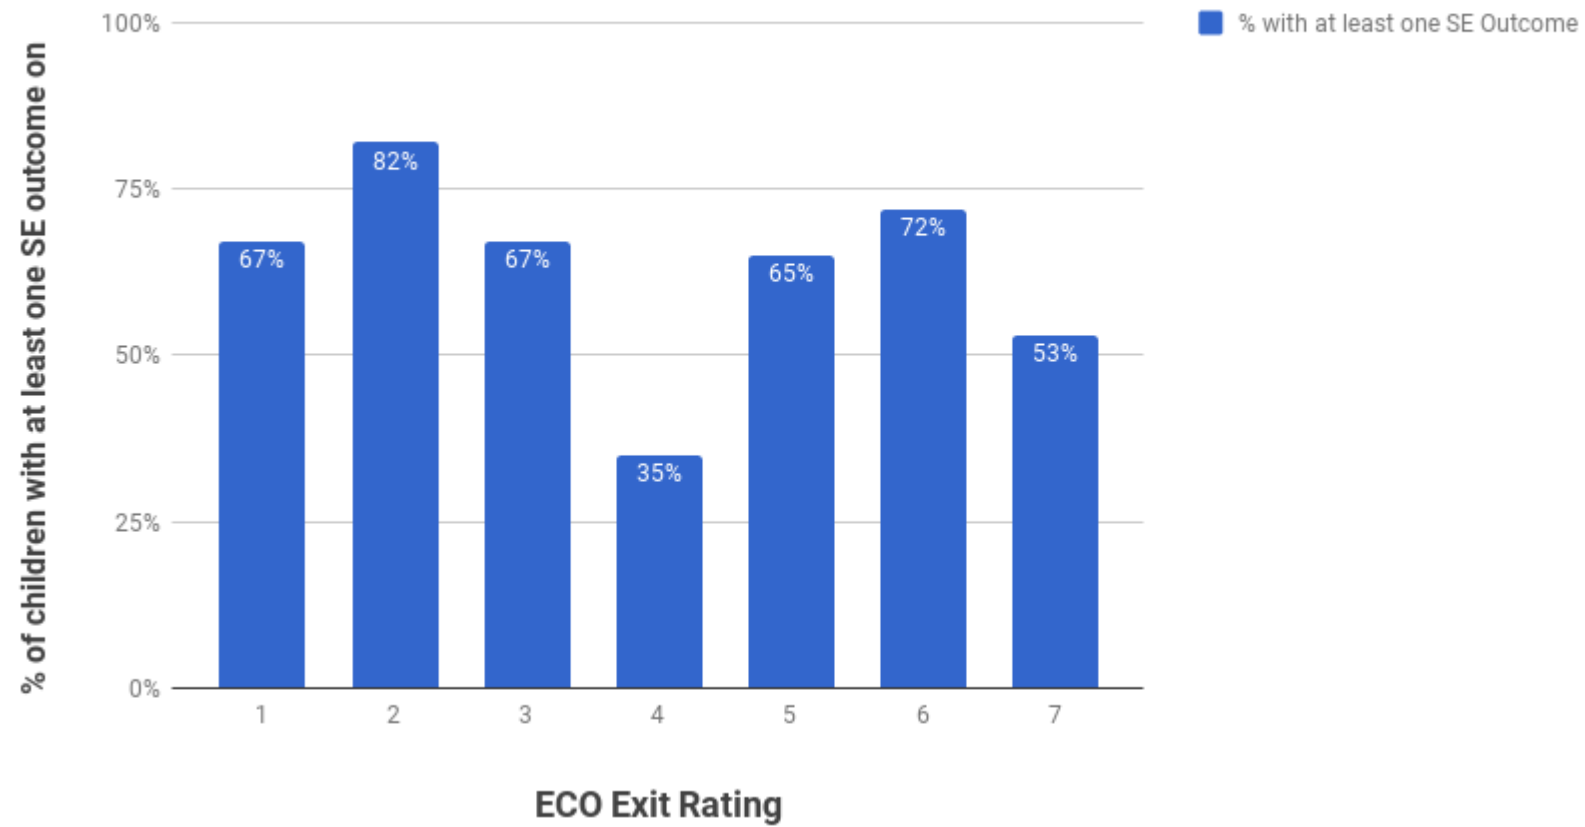

Exit Ratings for Children Exiting n = 163

ECO Exit Ratings and Social Emotional Outcomes on IFSP

ECO Exit Rating and Percent Screened with ASQ-SE2