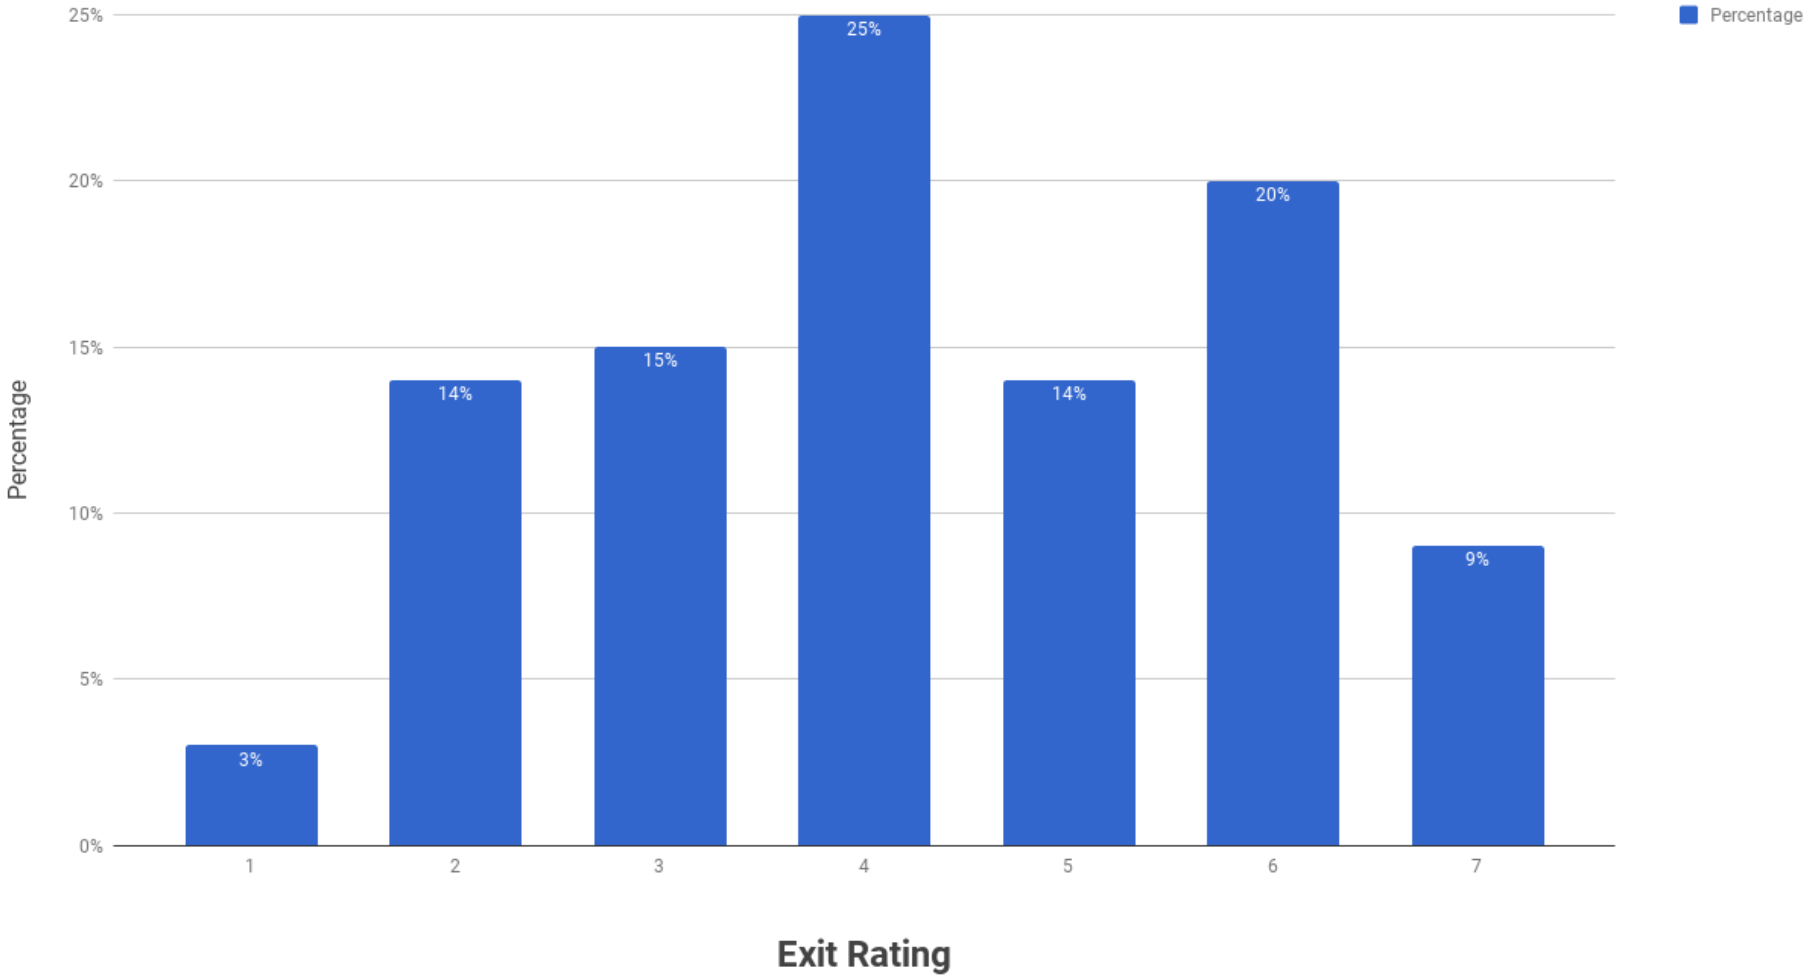

Exit Ratings for Children Exiting n = 163

ECO Exit Ratings and Social Emotional Outcomes on IFSP

ECO Exit Rating and Percent Screened with ASQ-SE2